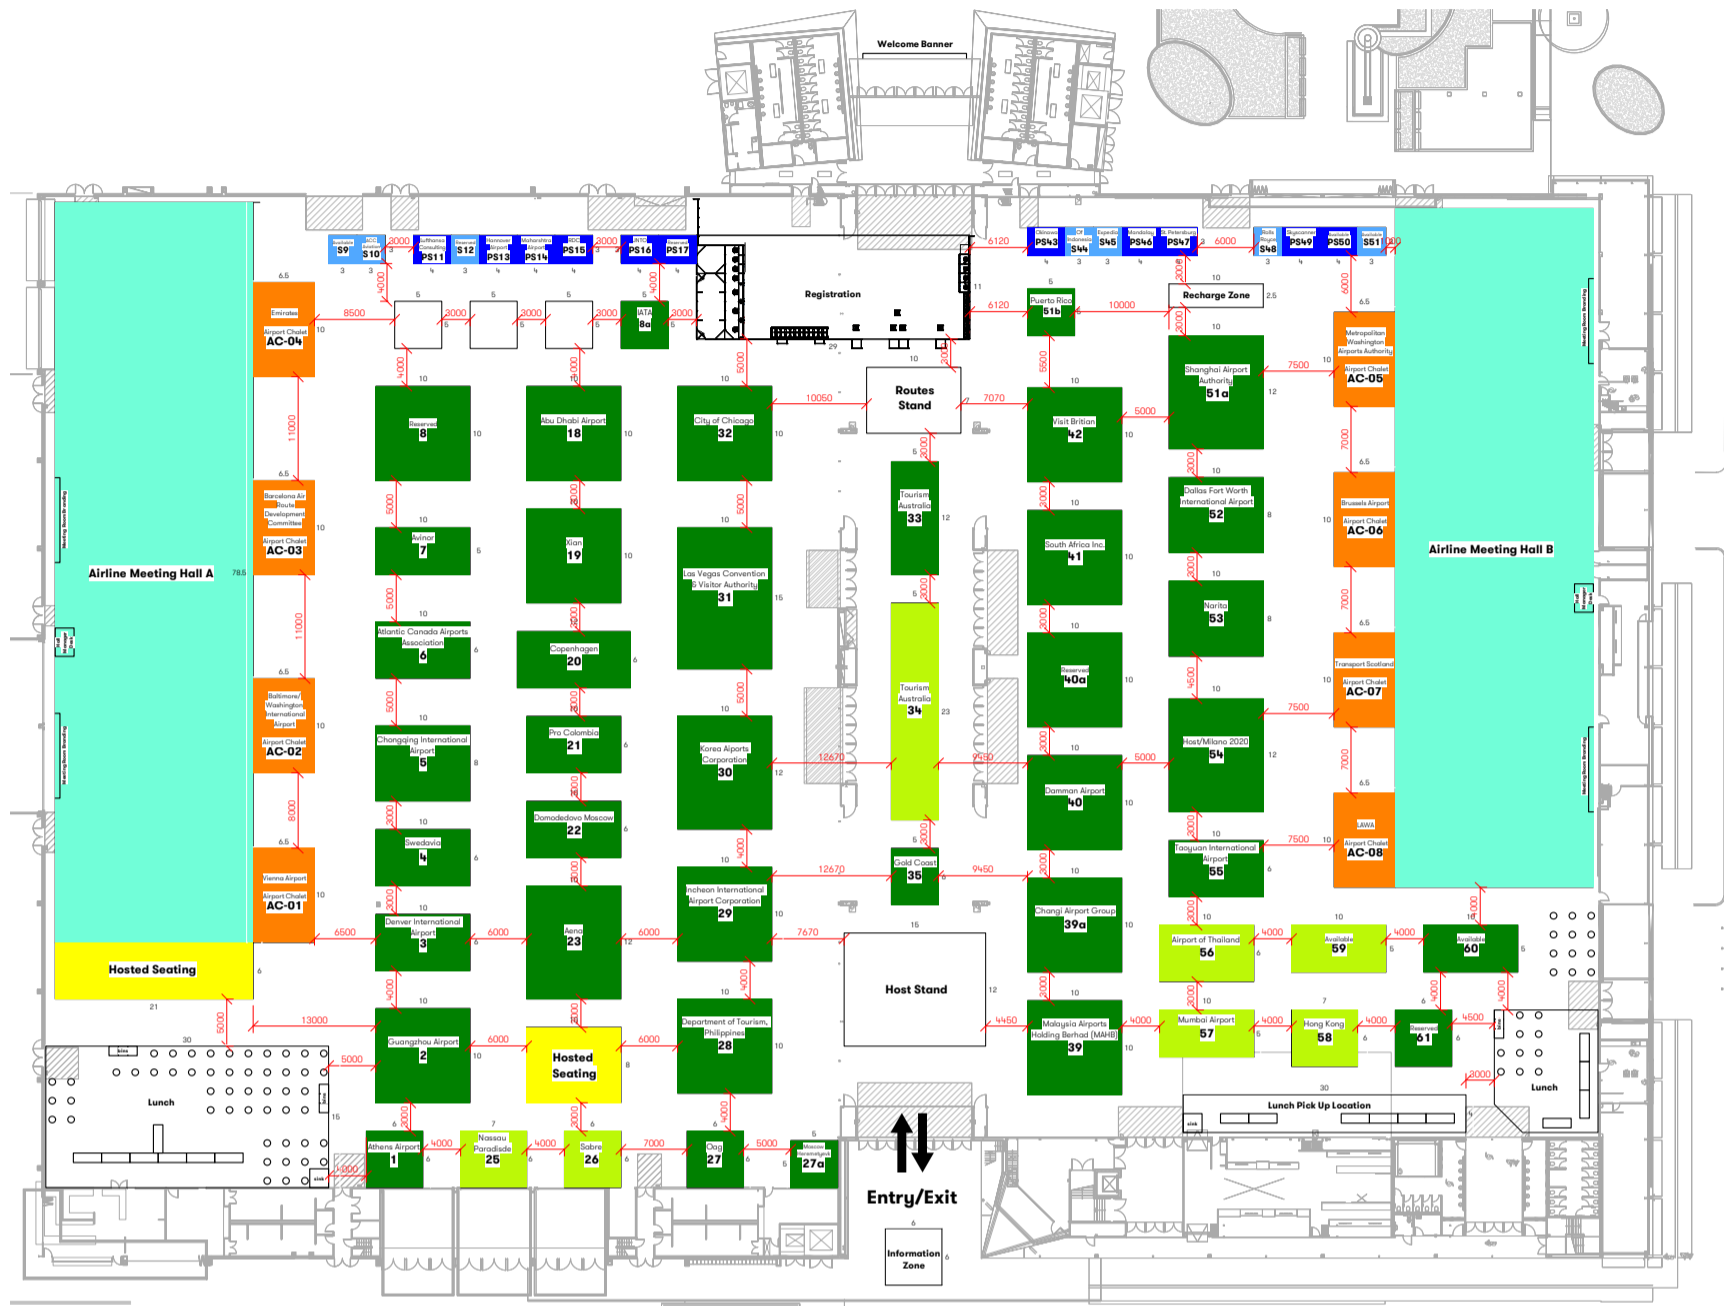

# World Routes 2019

Adelaide, Australia • 21-24 September 2019

### Legend

- Airline Meeting Halls
- Premium Meeting Hall Chalets
- 3x3 Shell Scheme
- 4x3 Premier Shell Scheme
- Hosted Networking Stands (Platinum)
- Hosted Networking Stands (Gold)
- Host Stand/Lunch/Hosted Seating